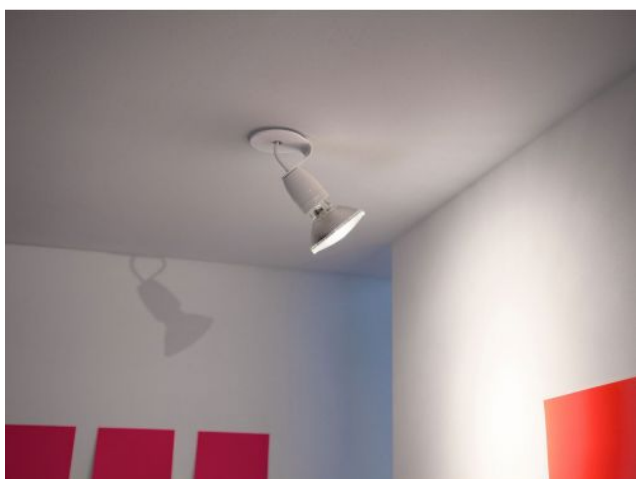

Lichtlauf

Spotzki Angular

Kabelfarbe

- rouge
- blanc
- gris

Technical details

Pays de fabrication	 Allemagne
Fabricant	Lichtlauf
Créateur	Christoph Matthias
année	2009
Indice de protection / Indice IP	IP20
aptitude de tension	110 - 240 Volt
matériel	céramique, métal
surface	blanc
atténuation	dimmerable sur place
Socle / Douille	E27
Puissance en Watt	75 W
remplacement des ampoules :	sur le site meme
lampe incluse	non

Description

The Spotzki angular by the German lighting manufacturer Lichtlauf can be mounted as a wall or ceiling lamp. This white lamp has a 45 degree angled bracket made of white metal and illuminates walls or objects. The Lichtlauf Spotzki angular is rotatable by 180 degrees. This lamp is 16 cm high including bulb and has a diameter of 8.5 cm. The delivery of the light run lamp includes a surface-mounting box, which enables the rotatability of the lamp by 180 degrees. This lamp has a high-quality E27 ceramic socket and can be operated with reflector lamps. The ceramic socket is also suitable for other light sources with E27 base. The Spotzki angular by Lichtlauf is available in the cable colours white, red and grey. This lamp is also available as a vertical, straight version. Cables in special colours are also available on request. The lamp is delivered without bulbs.