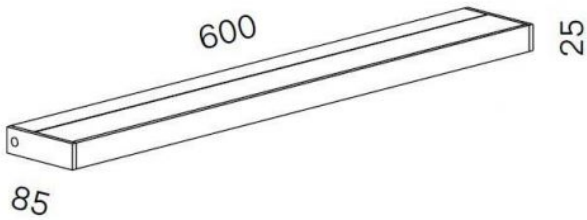

Serien Lighting

SML2 Wall 600 replacement glass Raster

Technical details

Pays de fabrication	 Allemagne
Fabricant	Serien Lighting
matériel	verre

Description

The SML2 Wall 600 replacement glass raster is used as a lamp cover for the SML2 LED wall lamps by Serien Lighting. The light is largely dimmed by this lamp cover.