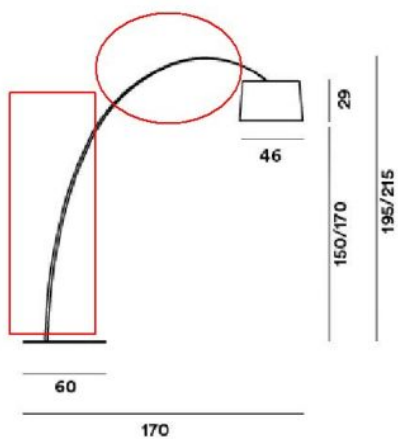

Foscarini

Spare rod set for Twiggy Terra LED

Oberfläche

- noir
- graphite
- greige gris-beige
- rouge
- blanc

Technical details

Pays de fabrication	 Italie
Fabricant	Foscarini
matériel	La fibre de verre

Description

The replacement rod set for the Twiggy Terra LED is available in white, crimson, greige (a mixture of grey and beige), graphite and black to match the lamp.