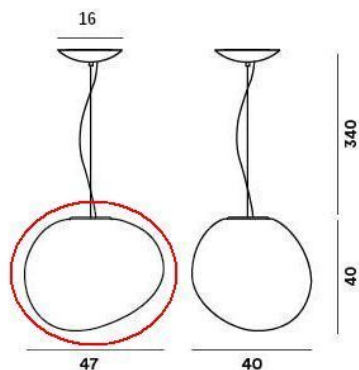

Foscarini

Gregg Sospensione Grande Replacement Glass E-27

Technical details

Pays de fabrication	 Italie
Fabricant	Foscarini
matériel	verre
couleur	blanc
Dimensions	H 40 cm B 40 cm L 47 cm

Description

This Foscarini Gregg replacement glass from the year of manufacture 2018 is an original replacement glass in white satin suitable for the version with E-27 socket of the Foscarini Gregg Sospensione Grande pendant light.