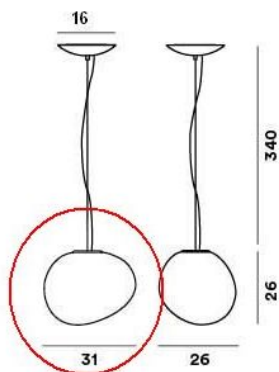

Foscarini

Gregg Sospensione Media Replacement Glass E-27

Technical details

Pays de fabrication	 Italie
Fabricant	Foscarini
matériel	verre
couleur	blanc
Dimensions	H 26 cm B 26 cm L 31 cm

Description

This Foscarini Gregg replacement glass from the year of manufacture 2018 is an original replacement glass in white satin suitable for the version with E-27 socket of the Foscarini Gregg Sospensione Media pendant lamp.