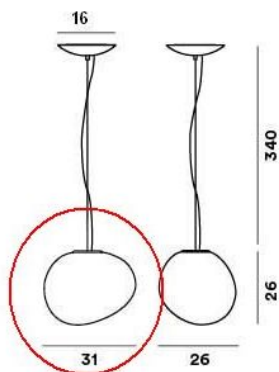

Foscarini

Gregg Sospensione Media Replacement Glass LED

Technical details

Pays de fabrication	 Italie
Fabricant	Foscarini
matériau	verre
couleur	blanc
Dimensions	H 26 cm B 26 cm L 31 cm

Description

This Foscarini Gregg replacement glass is an original replacement glass in white satin suitable for the LED-version of the Foscarini Gregg Sospensione Media pendant lamp.