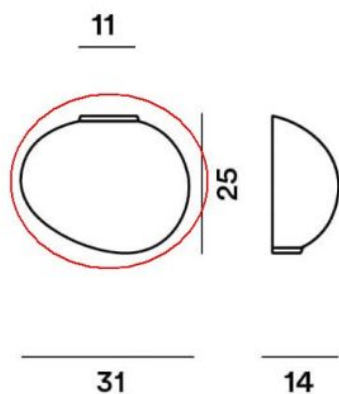

Foscarini

Gregg Parete Media Semi 1 Replacement Glass

Technical details

Pays de fabrication	 Italie
Fabricant	Foscarini
matériau	verre
couleur	blanc
Dimensions	H 25 cm B 14 cm L 31 cm

Description

This Foscarini Gregg replacement glass in white satin is an original replacement glass from the Italian manufacturer suitable for the Foscarini Gregg Parete Media Semi 1 wall light.