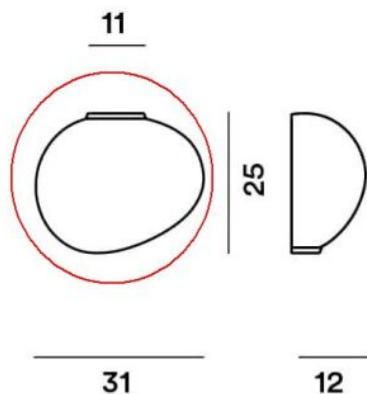

Foscarini

Gregg Parete Media Semi 2 Replacement Glass

Technical details

Pays de fabrication	 Italie
Fabricant	Foscarini
matériau	verre
couleur	blanc
Dimensions	H 25 cm B 12 cm L 31 cm

Description

This Foscarini Gregg replacement glass in white satin is an original replacement glass from the Italian manufacturer suitable for the Foscarini Gregg Parete Media Semi 2 wall lamp.