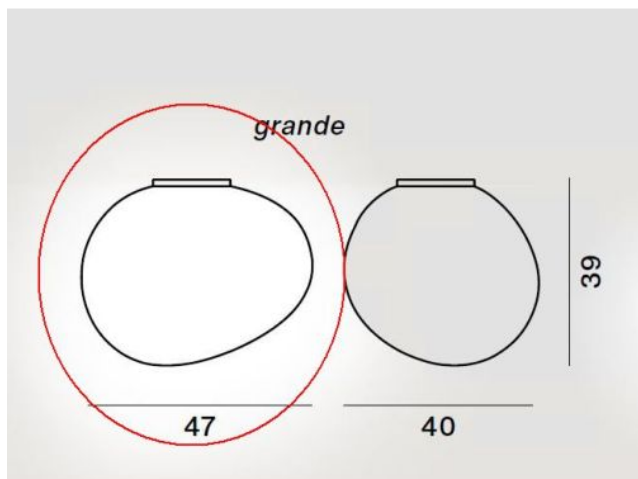

Foscarini

Gregg Grande Soffitto Replacement Glass

Technical details

Pays de fabrication	 Italie
Fabricant	Foscarini
matériau	verre
couleur	blanc
Dimensions	H 40 cm B 39 cm L 47 cm

Description

This Foscarini Gregg Midi replacement glass in white satin is an original replacement glass from the Italian manufacturer suitable for the Foscarini Gregg Grande Soffitto ceiling lamp.