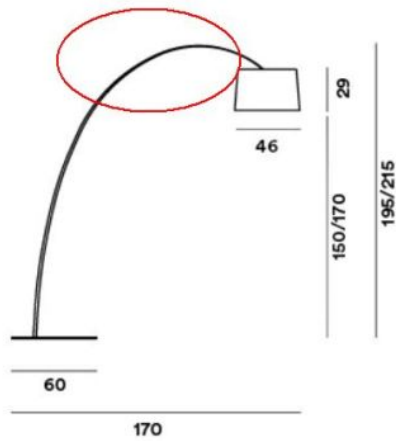

Foscarini

Top Spare rod for Twiggy Terra LED

Oberfläche

- noir
- graphite
- greige gris-beige
- rouge
- blanc

Technical details

Pays de fabrication	 Italie
Fabricant	Foscarini
matériel	La fibre de verre

Description

The replacement rod the Foscarini Twiggy Terra LED is available in white, crimson, greige (a mixture of grey and beige), graphite and black to match the lamp.