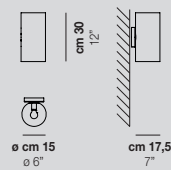

ARMONIA AP 15

1x60W E14

CE EAC

USA & CANADA

1x40W E12