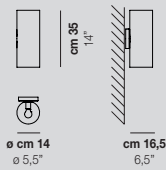

ARMONIA

design Francesco Lucchese 2019

Armonia AP 15

Armonia AP 15 / 18

ARMONIA AP 14

1x60W E14

CE EAC

USA & CANADA 