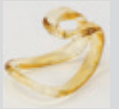

*Giogali is an iconic collection that blends glassmaking artistry with modular design. Glass hooks interlace to create crystal textures that generate unique light effects. Available in various types and 10 glass finishes, it suits any style and offers maximum compositional freedom for bespoke solutions.*

### Finitura vetro / Glass finish

BC

CR/AG

CR/AM

CR/BR

CR/FU

CR/NN

CR/OR