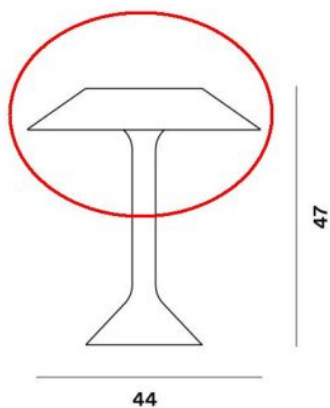

Foscarini

Chapeaux M replacement shade

Diffusorfarbe

- rood
- grijs
- oker

Technical details

Land van herkomst	 Italië
Fabrikant	Foscarini
materiaal	metaal
Diameter in cm	44
Dimensions	Ø 44 cm

Omschrijving

This original Foscarini spare part is a replacement shade made of metal, suitable for the Chapeaux M table lamp. The replacement shade from the Italian manufacturer has a diameter of 44 cm. The Replacement Shade is available in red, ochre and grey.