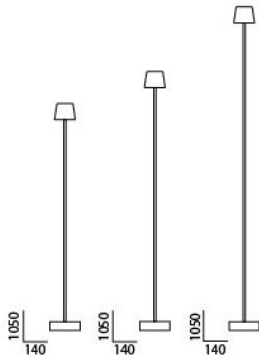

Anta

Cut replacement Cord transformer with slide control black

Technical details

Land van herkomst	 Duitsland
Fabrikant	Anta
Wattage	20 - 60 W
voltage geschiktheid	230 - 240 Volt

Omschrijving

The Anta Cut replacement Cord transformer black is suitable for all halogen floor and table lamps of the Cut series from Anta. This Cord transformer is supplied with a sliding control.

220 - 240 V, 12V, 50/60 Hz, 20 - 60 W, tc=70 Grad Celsius, In=260mA