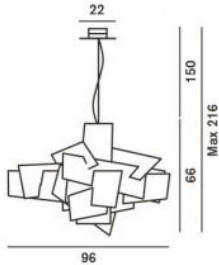

Foscarini

Big Bang Sospensione replacement diffuser

surface

- wit
- rood

Technical details

Land van herkomst	 Italië
Fabrikant	Foscarini
materiaal	glas

Omschrijving

This Foscarini replacement diffuser is suitable for the Big Bang Sospensione pendant lamp. The Foscarini Big Bang Sospensione replacement diffusers consist of a complete set of diffusers/metacrylic plates for the 96cm x 66cm lights. The colours white and red are available.