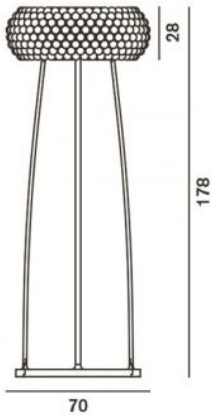

Foscarini

Caboche Interior glass grande

Technical details

Land van herkomst

 Italië

Fabrikant

Foscarini

Omschrijving

The interior glass/the inner diffuser of Caboche Grande is available for Caboche Terra Grande and Caboche Sospensione Grande. It can only be used for the halogen versions.