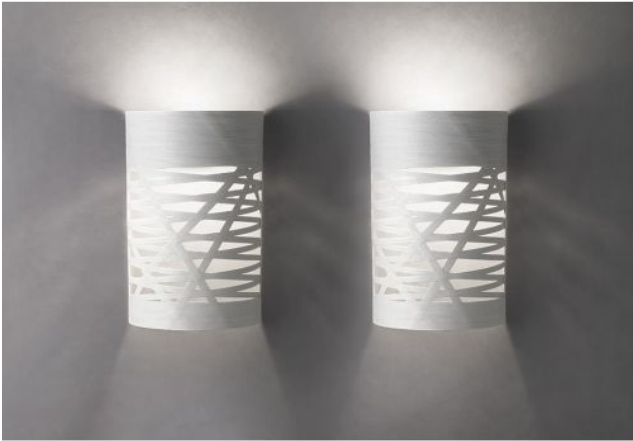

Foscarini

Tress Parete piccola

Farbe

- zwart
- wit

Technical details

Land van herkomst	 Italië
Fabrikant	Foscarini
Ontwerper	Marc Sadler
Beschermingsklasse / IP-bescherming	IP20
Leveringsomvang	Leuchtmiddel/Bulb
voltage geschiktheid	110 - 240 Volt
materiaal	glasvezel, metaal
dimmen	dimbaar op locatie
Voet / fitting	R7s
Vermogen (max. Watt)	120 Watt
Lichtstroom in lm	2.250
Kleurtemperatuur in Kelvin	2.950 warm wit
lichtverdeling	Kamer licht en direct
Dimensions	H 40 cm B 25 cm

Omschrijving

The Foscarini Tress Parete piccola is the smaller one of the two wall lamps out of the famous Tress collection designed by Marc Sadler. It has a height of 40 cm and is 25 cm wide and has an outreach of 13.5 cm. It is offered in white and black.

Colour also transforms its personality: the white version renders it light discrete, the black version makes it strong and decisive. A light source from below illuminates the whole light from within and underlines the graphic effect of the weave projecting designs of shade and signals of light. The internal surface appears much clearer than the external one which creates further contrast. An upper light source emanates light towards the ceiling to light the whole space.