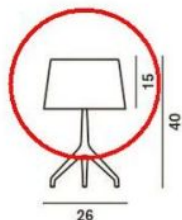

Foscarini

Lumiere XXS Replacement Glass

Farbe

- grijs
- wit

Technical details

Land van herkomst	 Italië
Fabrikant	Foscarini
materiaal	glas
Diameter in cm	26
Dimensions	H 15 cm Ø 26 cm

Omschrijving

This Foscarini original spare part replaces the existing glass of the Foscarini Lumiere XXS (Table Lamp). The glass is available in white and and grey. This replacement glass is 15 cm high and has a diameter of 26 cm.