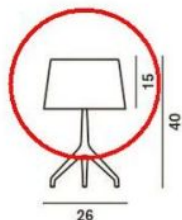

Foscarini

Lumiere XXS Replacement Glass

Farbe

- grijs
- wit

Technical details

Land van herkomst	Italië
Fabrikant	Foscarini
materiaal	glas
Diameter in cm	26
Dimensions	H 15 cm | Ø 26 cm

Omschrijving

This Foscarini original spare part replaces the existing glass of the Foscarini Lumiere XXS (Table Lamp). The glass is available in white and and grey. This replacement glass is 15 cm high and has a diameter of 26 cm.