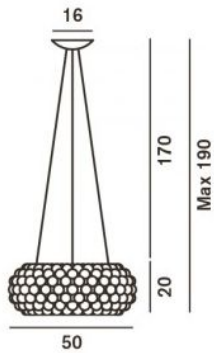

Foscarini

Caboche Sospensione LED Interior glass media

Technical details

Land van herkomst	Italië
Fabrikant	Foscarini

Omschrijving

The interior glass/the inner diffuser of Caboche Sospensione LED is suitable for Caboche Sospensione Media LED pendant lamp with a diameter of 50 cm.