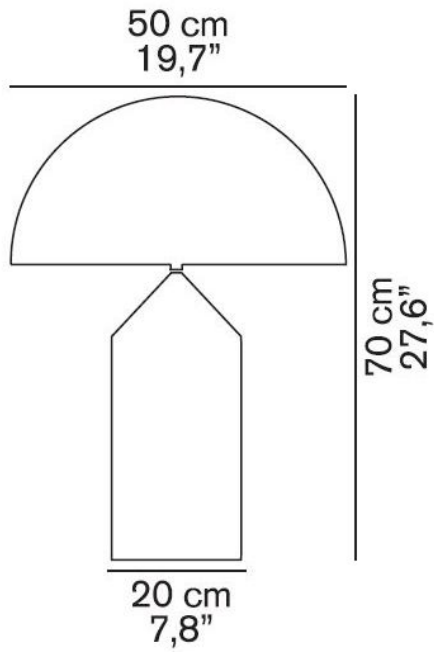

235

Oluce

Atollo 235 replacement lamp stand without electrical components

Technical details

Land van herkomst  Italië
Fabrikant Oluce

Omschrijving

The Oluce Atollo 235 replacement lamp stand without electrical components is a substitute lamp stand for Atollo 235. Also a replacement lamp stand with electrical components is offered.