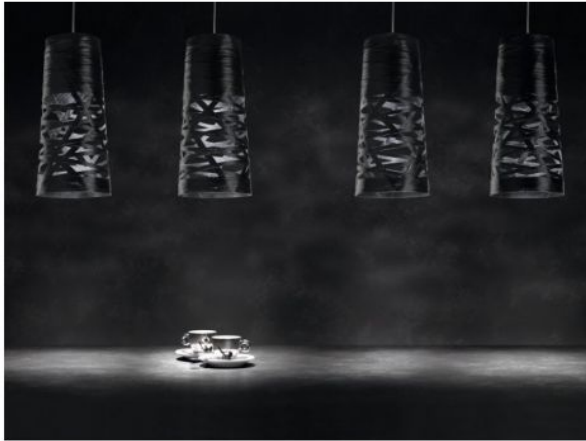

Foscarini

Tress Mini Sospensione

Farbe

- greige grijs-beige
- zwart
- wit

Technical details

Land van herkomst	 Italië
Fabrikant	Foscarini
Ontwerper	Marc Sadler
jaar	2009
Beschermingsklasse / IP-bescherming	IP20
Leveringsomvang	Leuchtmiddel/Bulb
voltage geschiktheid	110 - 240 Volt
Diameter in cm	20
materiaal	glas, metaal
kabellengte	320 cm
Hoogte-instelling	hoogte bepaalbaar
Voet / fitting	GU10
Vermogen (max. Watt)	75 Watt
Dimensions	H 43 cm Ø 20 cm

Omschrijving

The Foscarini Tress Mini Sospensione is the smallest pendant of this collection by Foscarini. It is characterized by a diffuse light radiation and emits the light on the underlying surface. Like all lamps in this series, the Tress Mini Sospensione lights are made from lacquered glass fiber fabric and give the room an individual touch thanks to the interesting light-shadow play. Available in the colours greige (grey-beige), white and black, the pendant light can also be combined well with one another.