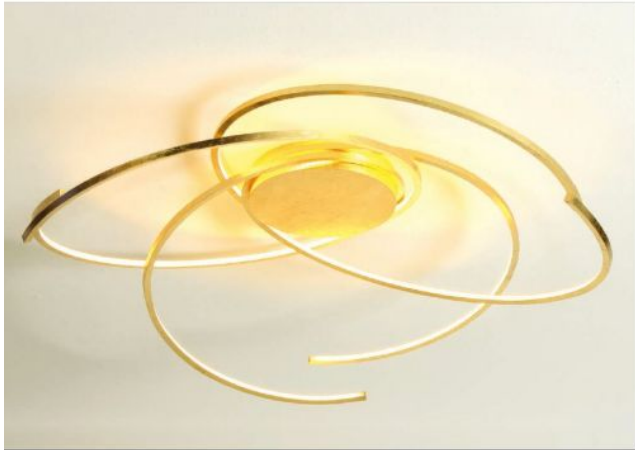

### Oberfläche

- gepolijst aluminium
- Bladgoud
- zwart
- wit

## Technical details

<b>Land van herkomst</b>	 Duitsland
<b>Fabrikant</b>	Escale
<b>Ontwerper</b>	Mosru Mohiuddin
<b>jaar</b>	2013
<b>Beschermingsklasse / IP-bescherming</b>	IP20
<b>Leveringsomvang</b>	LED
<b>voltage geschiktheid</b>	230 - 240 Volt
<b>Diameter in cm</b>	80
<b>materiaal</b>	aluminium
<b>dimmen</b>	dimbaar met fase- en fase-afsnijding en fase-regelingsdimmer
<b>Wattage</b>	30 W
<b>LED</b>	inclusief
<b>Kleurweergave-index</b>	90
<b>Kleurtemperatuur in Kelvin</b>	2.700 extra warm wit
<b>bulb vervangen:</b>	bij de fabrikant / fabriek
<b>Totale lichtstroom in lm</b>	4.200
<b>Dimensions</b>	H 20 cm   Ø 80 cm

## Omschrijving

The Escale Space 80 cm is the medium-sized ceiling light of this collection. The lamp has a diameter of 80 cm and a height of 20 cm. An LED with a colour temperature of 2,700 Kelvin extra warm white is used for lighting.

The Space 80 cm is a round lamp around which several struts spiral. These surfaces are offered: gold leaf, white, black or smoothed aluminum. Mosru Mohiuddin designed the lamp in the year 2013.

The ceiling lamp is dimmable on site with a trailing edge and / or leading edge phase dimmer. A Casambi module and a ZigBee module are on offer as accessories. With the Casambi module, the ceiling light can be regulated using the Casambi App by Smartphone or Tablet via Bluetooth. The ZigBee module enables the light to be operated via voice control.