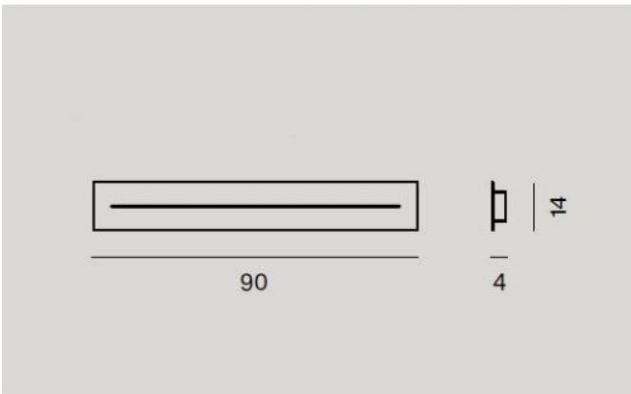

Foscarini

Elongated multi-canopy 90 cm

Technical details

Land van fabricage	 Italië
fabrikant	Foscarini
oppervlak	wit
materiaal	metaal
Dimensions	H 4 cm B 14 cm L 90 cm

Omschrijving

The Foscarini elongated multi-canopy 90 cm is an elongated canopy, to which you can hang several lights. The surface of the canopy is white, it is made of painted metal. The canopy has a length of 90 cm, a width of 14 cm and a height of 4 cm. The multi-canopy is suitable for these light families: Aplomb, Caboche, Caiigo, Chouchin, Gregg, Havana, Maki, New Buds, Plass, Rituals, Tartan, Tite and Tress.