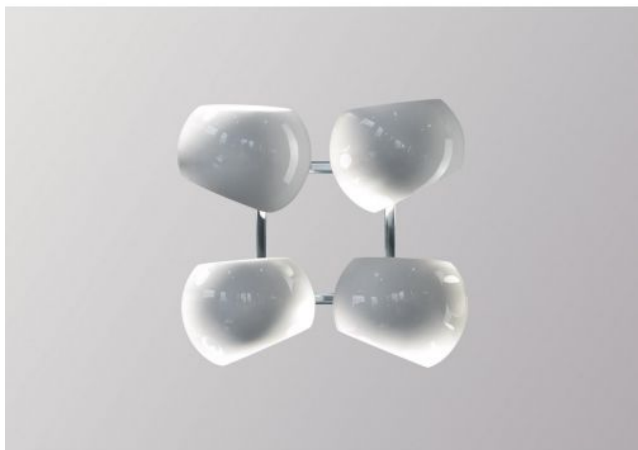

## White Moons 2x2

### Technical details

<b>Land van herkomst</b>	 Duitsland
<b>Fabrikant</b>	Licht im Raum
<b>Ontwerper</b>	Daniel Klages
<b>jaar</b>	2016
<b>Beschermingsklasse / IP-bescherming</b>	IP20
<b>Leveringsomvang</b>	LED 230 Volt
<b>voltage geschiktheid</b>	110 - 240 Volt
<b>Diepte in cm</b>	21
<b>materiaal</b>	porselein, roestvrij staal
<b>dimmen</b>	dimbaar op locatie
<b>Voet / fitting</b>	E14
<b>LED</b>	inclusief
<b>Schaduw diameter</b>	16 cm
<b>bulb vervangen:</b>	ter plaatse zelf
<b>prestaties van het systeem</b>	4 x 4,5 Watt
<b>Dimensions</b>	B 35 cm   L 35 cm

### Omschrijving

The Licht im Raum White Moons 2x2 wall lamp has four shades which can be oriented differently. In this way they can emit light in different directions and create an interesting game of light reflections. The lamp series already won several design awards and also includes other wall and pendant lamps. It was designed 2016 by Daniel Klages. This lamp is supplied with a polished stainless steel wall bracket. On request, the lamp is also available with a brass wall bracket.