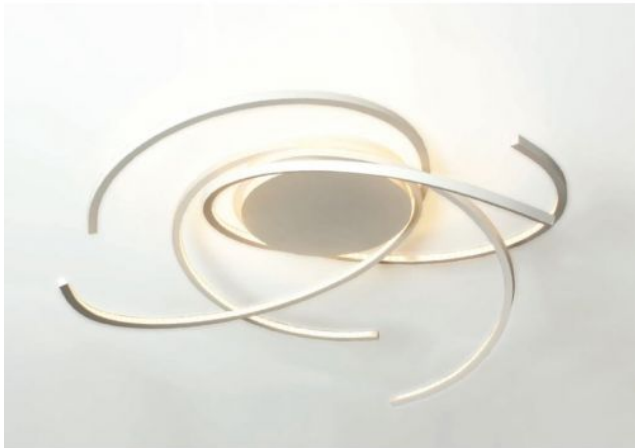

Escale

Space 100 cm

Oberfläche

- aluminium
- zwart
- goud
- wit

Technical details

Land van herkomst	 Duitsland
Fabrikant	Escale
Ontwerper	Mosru Mohiuddin
jaar	2013
Beschermingsklasse / IP-bescherming	IP20
Leveringsomvang	LED
voltage geschiktheid	230 - 240 Volt
Diameter in cm	100
materiaal	aluminium
dimmen	dimbaar met fase- en fase-afsnijding en fase-regelingsdimmer
Wattage	36 W
LED	inclusief
Kleurweergave-index	90
Kleurtemperatuur in Kelvin	2.700 extra warm wit
bulb vervangen:	bij de fabrikant / fabriek
Totale lichtstroom in lm	5.000
Dimensions	H 24 cm Ø 100 cm

Omschrijving

The Escale Space 100 is the largest ceiling light in this series. It has a diameter of 100 cm at a height of 24 cm. An LED with a colour temperature of 2700 Kelvin extra warm white serves as a light source.

The Space 100 ceiling light is offered in the surfaces aluminum smoothed, gold leaf, white and black. The lamp was designed by Mosru Mohiuddin in 2013.

This ceiling lamp can be dimmed on site with a trailing edge and / or leading edge phase dimmer. A Casambi module and a ZigBee module are offered as accessories. With the Casambi module, the ceiling light can be regulated with the Casambi App by smartphone or tablet via Bluetooth. The ZigBee module enables control of the light via voice control.