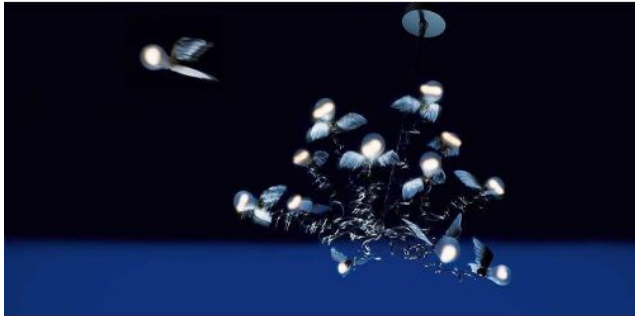

Ingo Maurer

Birdie LED

Kabelfarbe

- rood
- transparant

Voltage

- 230 - 240
- 110 - 125

Technical details

Land van fabricage	 Duitsland
fabrikant	Ingo Maurer
ontwerper	Ingo Maurer
jaar	2017
bescherming	IP20
Omvang van de levering	LED
voltage geschiktheid	110 - 240 Volt
materiaal	ganzenveren vleugels, metaal
dimmen	dimbaar op locatie met faseafsnijding dimmer
base/versie	E27
LED	inclusief
Kleurweergave-index	>90
Kleurtemperatuur in Kelvin	2.700 extra warm wit
bulb vervangen:	ter plaatse zelf
prestaties van het systeem	12 x 1,5 Watt
Totale lichtstroom in lm	1.560
Dimensions	H 100 cm

Omschrijving

The Ingo Maurer Birdie LED pendant light has twelve bendable and extendable light arms that can be adjusted flexibly. Each arm has an integrated LED light source in classic incandescent shape. Each LED has a power of 1.5 watts at a colour temperature of 2,700 Kelvin extra warm white. Goose feathers are attached to the lampholders, which gives the lamp an extraordinary appearance. The pendant light is offered with one red or transparent cable. The canopy has an integrated transformer.