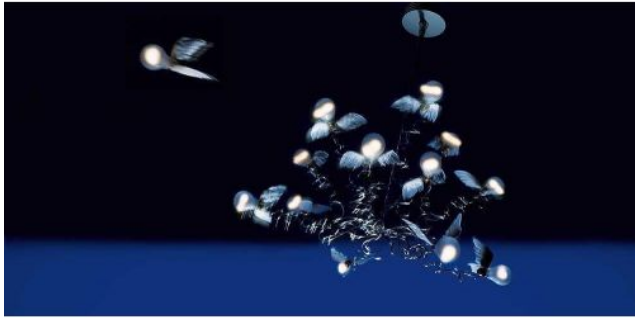

## Birdie LED

### Kabelfarbe

- transparant
- rood

## Omschrijving

The Ingo Maurer Birdie LED pendant light has twelve bendable and extendable light arms that can be adjusted flexibly. Each arm has an integrated LED light source in classic incandescent shape. Each LED has a power of 1.5 watts at a colour temperature of 2,700 Kelvin extra warm white. Goose feathers are attached to the lampholders, which gives the lamp an extraordinary appearance. The pendant light is offered with one red or transparent cable. The canopy has an integrated transformer.