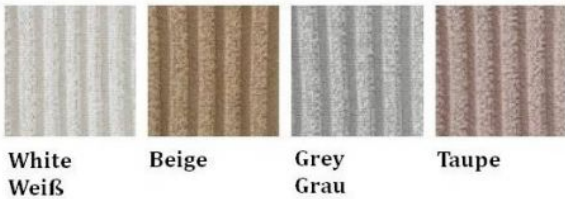

## Technical details

<b>Land van herkomst</b>	 Spanje
<b>Fabrikant</b>	Arturo_Alvarez
<b>Ontwerper</b>	Arturo Alvarez
<b>Beschermingsklasse / IP-bescherming</b>	IP20
<b>Leveringsomvang</b>	LED
<b>voltage geschiktheid</b>	230 - 240 Volt
<b>Diepte in cm</b>	25
<b>materiaal</b>	roestvrij staal, staal
<b>oppervlak</b>	beige
<b>dimmen</b>	dimbaar op locatie met faseafsnijding dimmer
<b>Wattage</b>	8 W
<b>LED</b>	inclusief
<b>Lichtstroom in lm</b>	960
<b>Kleurtemperatuur in Kelvin</b>	2.700 extra warm wit
<b>Versie</b>	LED
<b>Dimensions</b>	H 38 cm   B 38 cm

## Omschrijving

The Arturo Alvarez Nevo NE06 wall and ceiling lamp stands out for its use of the extremely flexible material Painted stainless steel mesh. This material was developed exclusively by the Brand Arturo Alvarez and allows the designer an enormous creative freedom. The Nevo NE06 lamp is dimmable on site and available in white, taupe, beige or grey. This Lamp is 36 cm high, 36 cm wide and has a depth of 20 cm. This wall and ceiling light is on offer in two versions: as a halogen or as a version with integrated LED module.