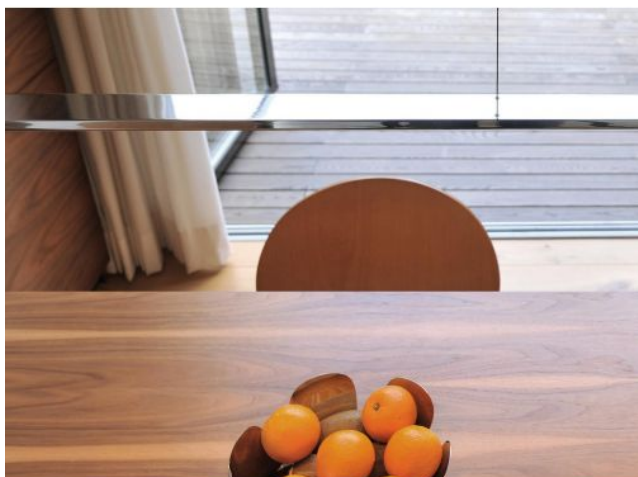

Byok

Piani Mono 95 Downlight

Oberfläche

- Gepolijst aluminium
- mat aluminium
- matzwart

Höheneinstellung

- hoogte verstelbaar
- hoogte bepaalbaar

Technical details

Land van herkomst	Duitsland
Fabrikant	Byok
Ontwerper	Kai Byok
Beschermingsklasse / IP-bescherming	IP20
Leveringsomvang	LED
voltage geschiktheid	230 - 240 Volt
materiaal	aluminium
kabellengte	300 cm
dimmen	dimbaar op locatie met faseafsnijding dimmer
LED	inclusief
Kleurweergave-index	>90
Kleurtemperatuur in Kelvin	2.700 extra warm wit
bulb vervangen:	bij de fabrikant / fabriek
prestaties van het systeem	6 x 3,6 Watt
Totale lichtstroom in lm	1.830
Dimensions	H 1 cm | B 5 cm | L 95 cm

Omschrijving

The Byok Piani Mono 95 Downlight is a pendant lamp with a length of 95 cm. Its body is made of 10 mm thick solid aluminum. It is possible to tilt the pendant light in the longitudinal axis for glare-free workplaces and dining room tables. The lamp is offered height-determinable or height-adjustable up to 300 cm each. With the height-determinable version, the cables can be set to the desired length during installation; with the height-adjustable version, the overall height can also be adjusted after installation.

The Piani Mono 95 Downlight from Byok is available in matt aluminum, polished aluminum and matt black finishes. Six modern, replaceable LEDs are included. The LEDs can be **dimmed on site with a trailing edge phase dimmer**. On request, they are also available with gesture control and Dim2Warm technology. With gesture control, the light is dimmed by holding the hand flat under the lamp. With Dim2Warm technology, the light takes on a warmer colour when dimmed. When dimmed, the light colour of the LEDs changes from 2,700 Kelvin extra warm white to 2,100 Kelvin extra warm white. The dimming range is between 0 and 100 percent. In addition, the lamp is also available on request as a version that can be dimmed by smartphone/tablet via Bluetooth.