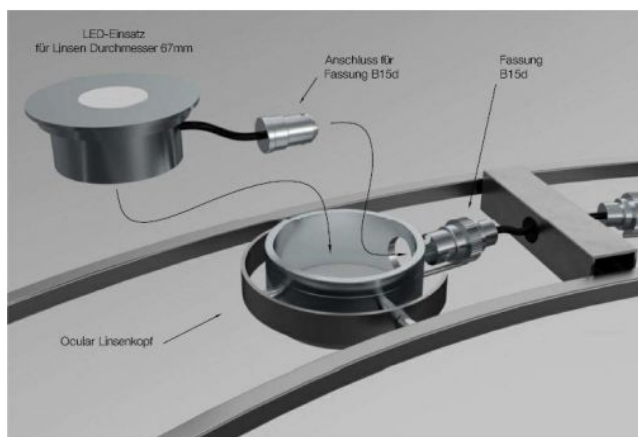

Licht im Raum

LED conversion for Ocular

Technical details

Land van herkomst	 Duitsland
Fabrikant	Licht im Raum
Ontwerper	Licht im Raum
Beschermingsklasse / IP- bescherming	IP40
Leveringsomvang	LED
voltage geschiktheid	230 - 240 Volt
dimmen	dimbaar op locatie met faseafsnijding dimmer
LED	inclusief
lichtverdeling	direct en indirect

Omschrijving

The LED conversion for Ocular Classic with B15 socket is an LED insert. The insert is available for the lens diameters 67 mm. A connection for a B15 socket is integrated. The LED inserts have one uplight and one downlight. They are dimmable on site with a trailing edge phase dimmer.