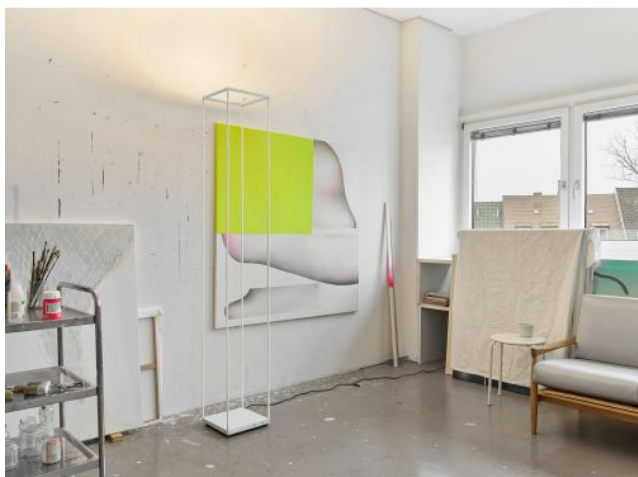

Serien Lighting

Reflex2 Floor M

Oberfläche

- zwart
- wit

Voltage

- 230 - 240
- 110 - 125

Technical details

Land van herkomst	 Duitsland
Fabrikant	Serien Lighting
Ontwerper	Jean Marc da Costa
jaar	2020
Beschermingsklasse / IP-bescherming	IP20
Leveringsomvang	LED
voltage geschiktheid	110 - 240 Volt
materiaal	aluminium
dimmen	Touch dimmer op lampvoet
Wattage	50 W
LED	inclusief
Kleurweergave-index	>90
Lichtstroom in lm	6.040
Kleurtemperatuur in Kelvin	Tunable White
bulb vervangen:	ter plaatse zelf
Dimensions	H 195 cm B 30 cm L 30 cm

Omschrijving

The Serien Lighting Reflex2 Floor M has a height of 195 cm. It has a width and length of 30 cm. The floor lamp is available with a black or white coated surface. The floor lamp is regulated via a push button dimmer at the lamp base. With the **Tunable White technology**, the light can also be controlled via this push button dimmer from incandescent warm to cool white. This allows the colour temperature to be adjusted from 2,200 Kelvin extra warm white to 4,000 Kelvin white. If necessary, the cable can be wound up under the lamp base.