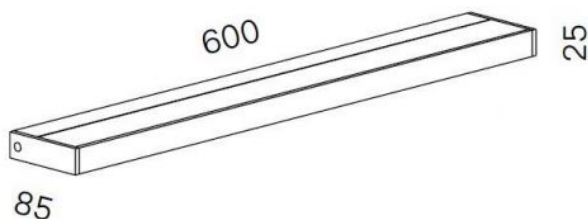

Serien Lighting

SML2 Wall 600 Silver

Leuchtmittelabdeckung

- satinée / rooster
- satijn / satijn

Farbtemperatur in Kelvin

- Tunable White
- 2.700 extra warm wit
- 3.000 warm wit

Voltage

- 230 - 240
- 110 - 125

Technical details

Land van herkomst	 Duitsland
Fabrikant	Serien Lighting
Ontwerper	Jean Marc da Costa
Beschermingsklasse / IP-bescherming	IP20
Leveringsomvang	LED
voltage geschiktheid	110 - 240 Volt
Diepte in cm	9
materiaal	aluminium, polycarbonaat
dimmen	dimbaar op locatie
Wattage	20 W
LED	inclusief
Kleurweergave-index	>90
bulb vervangen:	ter plaatse zelf
Dimensions	H 3 cm B 60 cm

Omschrijving

The Serien Lighting SML2 Wall 600 Silver has a width of 60 cm. It is 3 cm high and 9 cm deep. The wall lamp is available with different lamp covers: With the satinée / satinée lamp cover, the light is scattered upwards and downwards. With the satinée / raster cover, the light is scattered in one direction and dimmed in the other.