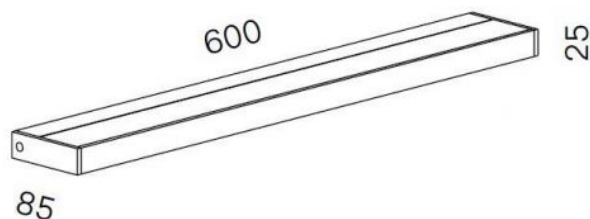

Serien Lighting

SML2 Wall 600 Silver

Leuchtmittelabdeckung

- satinée / rooster
- satijn / satijn

Farbtemperatur in Kelvin

- Tunable White
- 2.700 extra warm wit
- 3.000 warm wit

Voltage

- 230 - 240
- 110 - 125

Technical details

Land van fabricage	 Duitsland
fabrikant	Serien Lighting
ontwerper	Jean Marc da Costa
bescherming	IP20
Omvang van de levering	LED
voltage geschiktheid	110 - 240 Volt
Diepte in cm	9
materiaal	aluminium, polycarbonaat
dimmen	dimbaar op locatie
Wattage	20 W
LED	inclusief
Kleurweergave-index	>90
bulb vervangen:	ter plaatse zelf
Dimensions	H 3 cm B 60 cm

Omschrijving

The Serien Lighting SML2 Wall 600 Silver has a width of 60 cm. It is 3 cm high and 9 cm deep. The wall lamp is available with different lamp covers: With the satinée / satinée lamp cover, the light is scattered upwards and downwards. With the satinée / raster cover, the light is scattered in one direction and dimmed in the other.