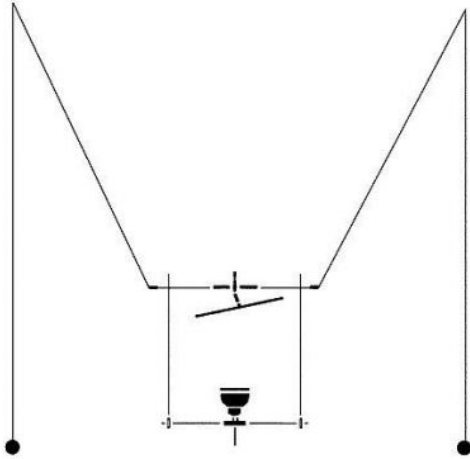

## YAYAHO Element 2 Spare Mirror

### Omschrijving

The Ingo Maurer YAYAHO Element 2 spare mirror is integrated above the light source. This is a spare part for the YAYAHO Element 2. The light is emitted into the room via the mirror.