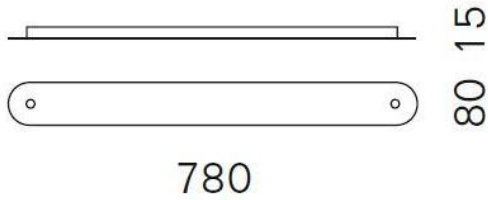

Serien Lighting

Canopy profile 2

Oberfläche

- geborsteld aluminium
- Gepolijst aluminium
- zwart
- wit

Technical details

Land van fabricage	 Duitsland
fabrikant	Serien Lighting
ontwerper	Serien Lighting
materiaal	aluminium
Dimensions	H 2 cm B 8 cm L 78 cm

Omschrijving

The Serien Lighting canopy profile 2 is used to connect two pendant lamps and plug them into a single power supply. In this way, two single pendant lights can be installed together. Only a single ceiling outlet with power supply is required. The canopy profile 2 is available in the following finishes: brushed aluminum, polished aluminum, black or white painted. It is 78 cm long and 8 cm wide. Its height is 1.5 cm.