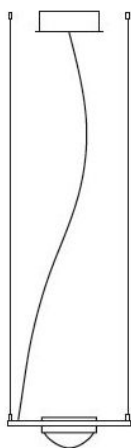

## Ocular lens LED

### Linsendurchmesser

- 100 mm
- 67 mm

## Technical details

<b>Land van herkomst</b>	 Duitsland
<b>Fabrikant</b>	Licht im Raum
<b>Ontwerper</b>	Licht im Raum
<b>materiaal</b>	glas
<b>voltage geschiktheid</b>	230 - 240 Volt

## Omschrijving

The Licht im Raum Ocular Lens LED focuses the emitted light and directs it immediately in the desired direction. It has an embossed edge and is available with a diameter of 67 mm or 100 mm. This Ocular lens is a replacement part for all LED lamps of the series and is suitable for the Ocular 1 LED, 2 LED, 4 LED, 6 LED, 6 LED series 100 as well as all LED wall lamps and spot lamps of the Ocular series.