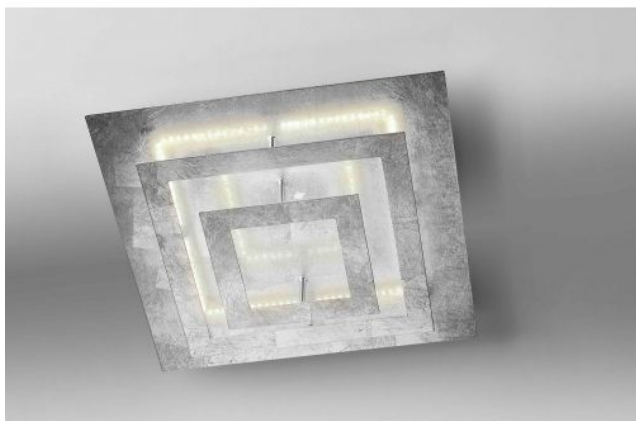

Lupia Licht

Square

Oberfläche

- goud
- zilver
- wit

Technical details

Land van herkomst	 Duitsland
Fabrikant	Lupia Licht
Beschermingsklasse / IP-bescherming	IP20
Leveringsomvang	LED
voltage geschiktheid	230 - 240 Volt
materiaal	metaal
dimmen	dimbaar op locatie met faseafsnijding dimmer
Wattage	27 W
LED	inclusief
Kleurweergave-index	>90
Lichtstroom in lm	2.200
Kleurtemperatuur in Kelvin	2.700 extra warm wit
Dimensions	H 10 cm B 40 cm L 40 cm

Omschrijving

The Lupia Light Square is 40 cm long, 40 cm wide and 9.5 cm high. This wall / ceiling lamp is available in different surfaces. On the square frame, there are LEDs that radiate indirectly against the reflector. The lamp with a gold leaf surface produces a particularly warm light. The Square by Lupia Licht can be dimmed on site with a trailing edge phase dimmer. The Square wall/ceiling lamp comes from the manufacturer Lupia Licht in Germany.