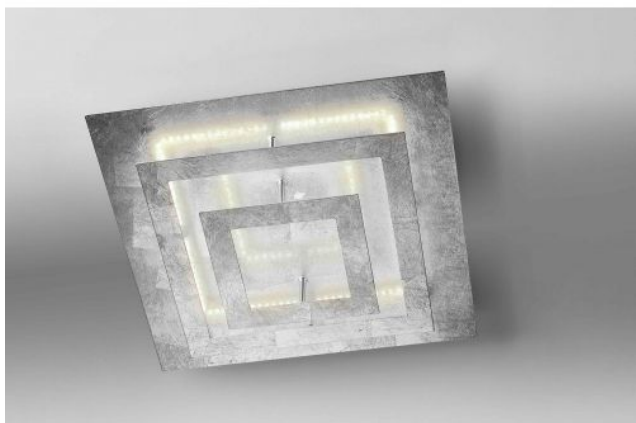

Lupia Licht

Square

Oberfläche

- goud
- zilver
- wit

Technical details

Land van herkomst	 Duitsland
Fabrikant	Lupia Licht
Beschermingsklasse / IP-bescherming	IP20
Leveringsomvang	LED
voltage geschiktheid	230 - 240 Volt
materiaal	metaal
dimmen	dimbaar op locatie met faseafsnijding dimmer
Wattage	27 W
LED	inclusief
Kleurweergave-index	>90
Lichtstroom in lm	2.200
Kleurtemperatuur in Kelvin	2.700 extra warm wit
Dimensions	H 10 cm B 40 cm L 40 cm

Omschrijving

The Lupia Light Square is 40 cm long, 40 cm wide and 9.5 cm high. This wall / ceiling lamp is available in different surfaces. On the square frame, there are LEDs that radiate indirectly against the reflector. The lamp with a gold leaf surface produces a particularly warm light. The Square by Lupia Licht can be dimmed on site with a trailing edge phase dimmer. The Square wall/ceiling lamp comes from the manufacturer Lupia Licht in Germany.