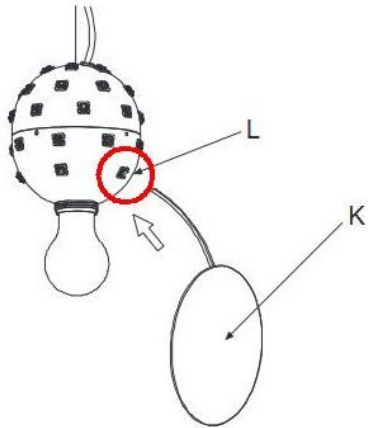

## Discoco Spare Clip

### Technical details

<b>Land van herkomst</b>	 Spanje
<b>Fabrikant</b>	Marset
<b>Ontwerper</b>	Christophe Mathieu

### Omschrijving

The Marset Discoco clip is used to attach the discs to the sphere. This spare part is suitable for all Marset Discoco pendant, wall and ceiling lamps, regardless of their size.