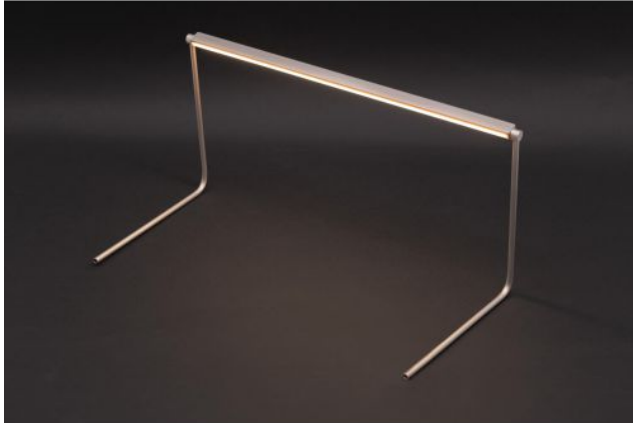

## Angulus 50 cm Typ 25

### Technical details

<b>Land van herkomst</b>	 Duitsland
<b>Fabrikant</b>	Betec
<b>Ontwerper</b>	Horst Lettenmayer
<b>Beschermingsklasse / IP-bescherming</b>	IP20
<b>Leveringsomvang</b>	LED
<b>voltage geschiktheid</b>	110 - 240 Volt
<b>Projectie in cm</b>	25
<b>materiaal</b>	messing
<b>Wattage</b>	16 W
<b>LED</b>	inclusief
<b>Kleurweergave-index</b>	>90
<b>Lichtstroom in lm</b>	1.552,3
<b>Kleurtemperatuur in Kelvin</b>	2.700 extra warm wit
<b>Dimensions</b>	H 21,5 cm   L 50 cm

### Omschrijving

With its angular shape, the Betec Angulus fits particularly harmoniously with many picture frames. It has a lamp head that can be rotated around its own axis. This allows it to be realigned as needed to illuminate or highlight a picture. With this lamp head, the lamp is ideal for illuminating pictures, menus and music stands. A Duo LED is integrated as the light source. A Duo LED consists of two LEDs in one housing and therefore has a particularly high light output. The integrated diffuser cover ensures glare-free, uniform light. The Angulus offered here is 50 cm long and has a projection of 25 cm (bracket type 25).

The Betec Angulus 50 cm is available in the surfaces brass glossy, brass matt, chrome, nickel glossy, nickel matt, burnished, black matt, gold glossy and gold matt. The scope of delivery includes a mounting set with which the lamp can be easily attached directly to a picture or to the wall. The picture light has a colour temperature of 2,700 Kelvin extra warm white as standard. On request, it is also available with 2,400 Kelvin extra warm white, 3,000 Kelvin warm white or 3,100 Kelvin white. The integrated LED is characterised by very good colour rendering with a high colour rendering index of Ra >90. A touch dimmer is offered as an accessory, with which the lamp can be switched and dimmed by touch. In addition, Betec offers the Angelus in three other lengths and with a projection of 15 cm or 20 cm.