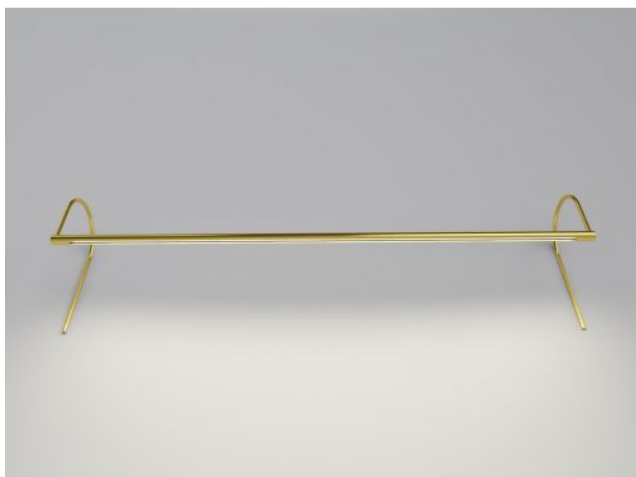

Betec

Minimus 119 cm Typ 15

Oberfläche

- chroom
- Matt goud
- Messing glanzend
- Messing mat
- nikkel glanzend
- nikkel mat
- zwart
- gebrand
- goud glanzend

Technical details

Land van herkomst	Duitsland
Fabrikant	Betec
Ontwerper	Horst Lettenmayer
Beschermingsklasse / IP-bescherming	IP20
Leveringsomvang	LED
voltage geschiktheid	110 - 240 Volt
Projectie in cm	15
materiaal	messing
Wattage	38,4 W
LED	inclusief
Kleurweergave-index	>90
Lichtstroom in lm	3.794,6
Kleurtemperatuur in Kelvin	2.700 extra warm wit
Dimensions	H 25 cm | L 119 cm

Omschrijving

The Betec Minimus is a further development of the Clarus picture light. In contrast to the Clarus, its lamp head is thicker with a diameter of 1.8 cm. The Minimus was designed for the use of a Duo LED. A Duo LED consists of two LEDs in one housing and therefore has a particularly high light output. As a result, this picture light can also fulfil the side effect of brightening up a room. Its emitted light is mainly directed at the respective object, but it is reflected into the room at the same time, so that a pleasant atmosphere is created with the basic brightness.

The Minimus has a lamp head that can be rotated around its own axis. This makes the lamp ideal for illuminating pictures, menus and music stands. Here, the lamp is offered with a length of 119.1 cm and a projection of 15 cm (bracket type 15). It is available in the surfaces brass glossy, brass matt, chrome, nickel glossy, nickel matt, burnished, black matt, gold glossy and gold matt. With the supplied mounting set, the lamp can easily be fixed directly to a picture or to the wall. The picture light has a colour temperature of 2,700 Kelvin extra warm white as standard. On request, it is also available with 2,400 Kelvin extra warm white, 3,000 Kelvin warm white or 3,100 Kelvin white. The integrated LED is characterised by very good colour rendering with a high colour rendering index of Ra >90. A touch dimmer is offered as an accessory, with which the lamp can be switched and dimmed by touch. It is additionally offered in two other lengths and with a projection of 20 cm.