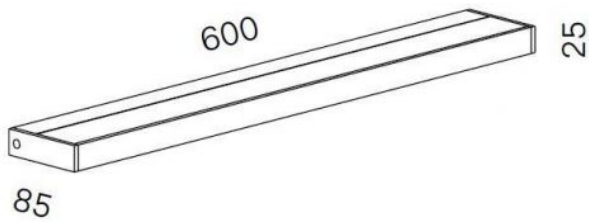

Serien Lighting

SML2 Wall 600 replacement glass Raster

Technical details

Land van herkomst	 Duitsland
Fabrikant	Serien Lighting
materiaal	glas

Omschrijving

The SML2 Wall 600 replacement glass raster is used as a lamp cover for the SML2 LED wall lamps by Serien Lighting. The light is largely dimmed by this lamp cover.