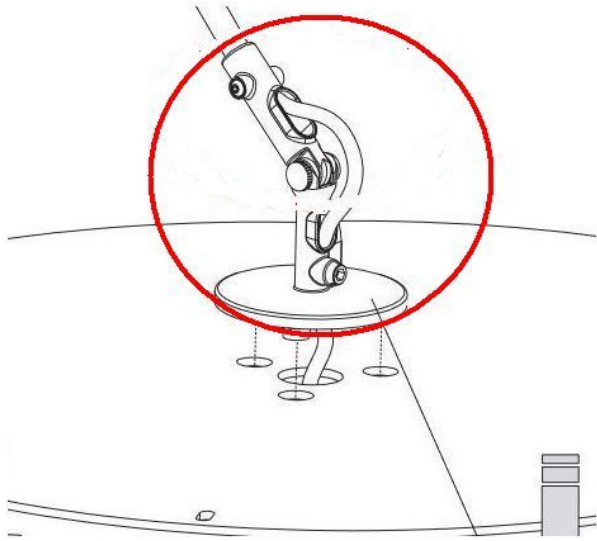

## Twiggy Terra Spare tilt joint for lamp head E27

### Omschrijving

This tilt joint for the lamp head is an original spare part by the manufacturer Foscarini and is suitable for lamps of the Twiggy Terra E27 series. The replacement tilt joint is available in the surfaces white and greige (a mixture of grey and beige).