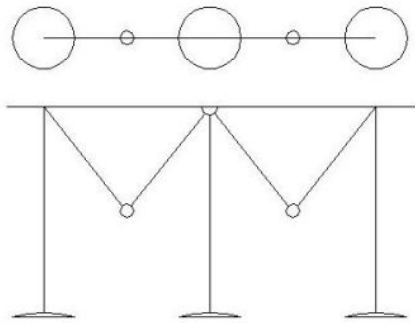

Florian Schulz

Duos 36 Triple Variante linear

Version

- messing gepolijst gelakt messing
- messing donker gepolijst gelakt messing
- mat geborsteld gelakt messing
- gepolijst messing afwerking
- messing gepolijst ongelakt
- verchromd messing
- verkoperd messing gelakt
- messing matte verkoperde geborsteld gelakt
- vernikkeld messing
- mat geborsteld vernikkeld messing

Technical details

Land van herkomst	 Duitsland
Fabrikant	Florian Schulz
Ontwerper	Jens Schump
jaar	2019
Beschermingsklasse / IP-bescherming	IP20
Leveringsomvang	Leuchtmiddel/Bulb
voltage geschiktheid	110 - 240 Volt
materiaal	messing
kabel kleur	zwart
kabellengte	300 cm
Hoogte-instelling	hoogte verstelbaar
dimmen	dimbaar op locatie
Voet / fitting	E27
luifel Dimensions	12 cm
Schaduw diameter	36 cm
prestaties van het systeem	2 x 100 Watt (max.)

Omschrijving

The VS Manufaktur Duos 36 Triple Variant Linear is a pendant lamp with three lampshades made of brass, during the production of which the edge is flanged inwards. Each of the three lampshades has a diameter of 36 cm. The height of the three lampshades can be changed independently of each other by a side pull for the two outer lampshades and by a middle pull for the middle lampshade. The textile cable of the pendant lamp is black and has a length of 300 cm. The Duos 36 Triple Linear version by VS Manufaktur is available in polished lacquered brass, matt brushed lacquered, nickel-plated, chrome-plated, burnished lacquered, dark burnished lacquered, copper-plated, polished unlacquered, copper-plated matt brushed lacquered or nickel-plated matt brushed.