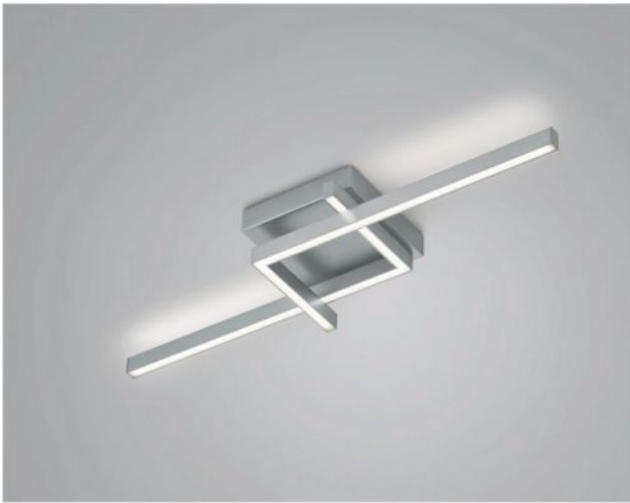

### Oberfläche

- nikkel
- zwart

## Technical details

<b>Land van herkomst</b>	 Duitsland
<b>Fabrikant</b>	Knapstein
<b>Ontwerper</b>	Knapstein
<b>jaar</b>	2022
<b>Beschermingsklasse / IP-bescherming</b>	IP20
<b>Leveringsomvang</b>	LED
<b>voltage geschiktheid</b>	230 - 240 Volt
<b>materiaal</b>	metaal
<b>dimmen</b>	dimbaar met fase- en fase-afsnijding en fase-regelingsdimmer
<b>Wattage</b>	36 W
<b>LED</b>	inclusief
<b>Kleurweergave-index</b>	>90
<b>Lichtstroom in lm</b>	4.119
<b>Kleurtemperatuur in Kelvin</b>	2.700 extra warm wit
<b>bulb vervangen:</b>	bij de fabrikant / fabriek
<b>Dimensions</b>	H 10 cm   B 24 cm   L 84 cm

## Omschrijving

The Knapstein FRIDA-80 emits light upwards and downwards at the same time, so that a uniform lighting impression is also created across the ceiling. The ceiling lamp is 84 cm long and 24 cm wide. Its height is 10 cm in total. The FRIDA-80 is available in the surfaces matt nickel and black. A powerful, dimmable LED with a colour temperature of 2,700 Kelvin extra warm white is included. The FRIDA-110 with a length of 112 cm is also available from the series.