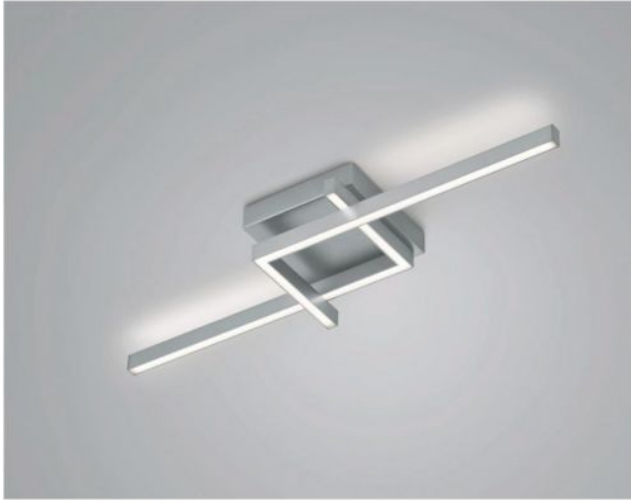

Knapstein

FRIDA-80

Oberfläche

- nikkel
- zwart

Technical details

Land van fabricage	 Duitsland
fabrikant	Knapstein
ontwerper	Knapstein
jaar	2022
bescherming	IP20
Omvang van de levering	LED
voltage geschiktheid	230 - 240 Volt
materiaal	metaal
dimmen	dimbaar met fase- en fase-afsnijding en fase-regelingsdimmer
Wattage	36 W
LED	inclusief
Kleurweergave-index	>90
Lichtstroom in lm	4.119
Kleurtemperatuur in Kelvin	2.700 extra warm wit
bulb vervangen:	bij de fabrikant / fabriek
Dimensions	H 10 cm B 24 cm L 84 cm

Omschrijving

The Knapstein FRIDA-80 emits light upwards and downwards at the same time, so that a uniform lighting impression is also created across the ceiling. The ceiling lamp is 84 cm long and 24 cm wide. Its height is 10 cm in total. The FRIDA-80 is available in the surfaces matt nickel and black. A powerful, dimmable LED with a colour temperature of 2,700 Kelvin extra warm white is included. The FRIDA-110 with a length of 112 cm is also available from the series.