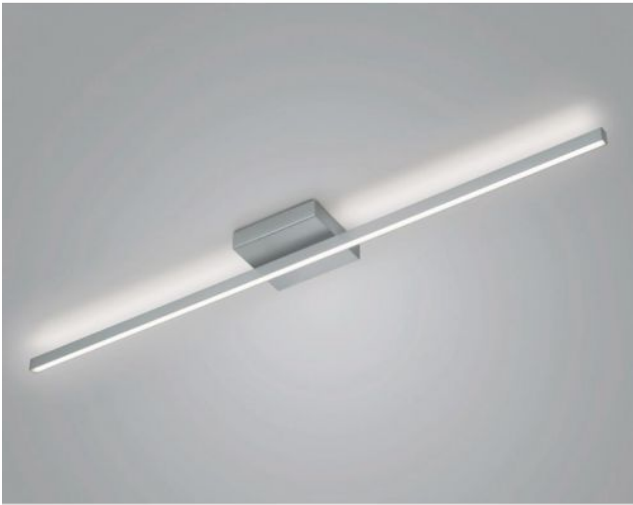

Knapstein

NURI-1

Oberfläche

- nikkel
- zwart

Technical details

Land van herkomst	 Duitsland
Fabrikant	Knapstein
Ontwerper	Knapstein
jaar	2022
Beschermingsklasse / IP-bescherming	IP20
Leveringsomvang	LED
voltage geschiktheid	230 - 240 Volt
materiaal	metaal
dimmen	dimbaar met fase- en fase-afsnijding en fase-regelingsdimmer
Wattage	44 W
LED	inclusief
Kleurweergave-index	>90
Lichtstroom in lm	5.089
Kleurtemperatuur in Kelvin	2.700 extra warm wit
bulb vervangen:	bij de fabrikant / fabriek
Dimensions	H 7 cm B 19 cm L 132 cm

Omschrijving

The Knapstein NURI-1 is a rod-shaped ceiling light. The lamp distributes its light upwards and downwards at the same time. This creates light effects on the ceiling. The NURI-1 is 132 cm long and 7 cm high. The ceiling light is offered in the surfaces matt nickel and black. It is operated with a powerful, dimmable LED that has a colour temperature of 2,700 Kelvin extra warm white.