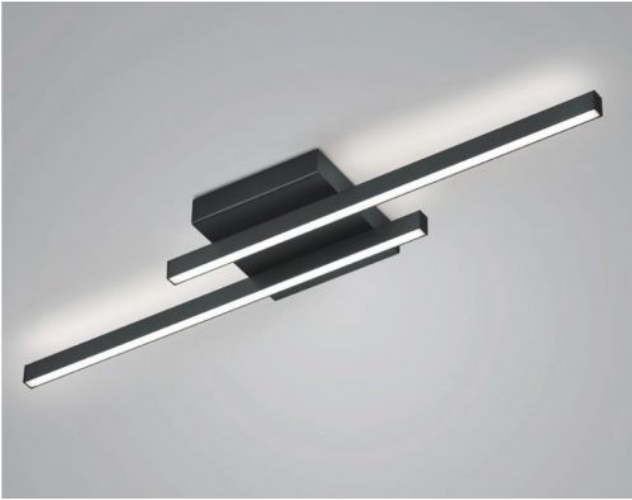

Knapstein

NURI-2

Oberfläche

- nikkel
- zwart

Technical details

Land van herkomst	 Duitsland
Fabrikant	Knapstein
Ontwerper	Knapstein
jaar	2022
Beschermingsklasse / IP-bescherming	IP20
Leveringsomvang	LED
voltage geschiktheid	230 - 240 Volt
materiaal	metaal
dimmen	dimbaar met fase- en fase-afsnijding en fase-regelingsdimmer
Wattage	38 W
LED	inclusief
Kleurweergave-index	>90
Lichtstroom in lm	4.314
Kleurtemperatuur in Kelvin	2.700 extra warm wit
bulb vervangen:	bij de fabrikant / fabriek
Dimensions	H 7 cm B 19 cm L 91 cm

Omschrijving

The Knapstein NURI-2 ceiling lamp consists of two displaced rods. The light is distributed by the lamp simultaneously upwards and downwards, creating several lighting effects on the ceiling. The NURI-2 is 91 cm long in total. The ceiling mounting has a length and width of 19 cm each. The NURI-2 is offered by Knapstein in the surfaces matt nickel and black. A powerful, dimmable LED with a colour temperature of 2,700 Kelvin extra warm white is included.