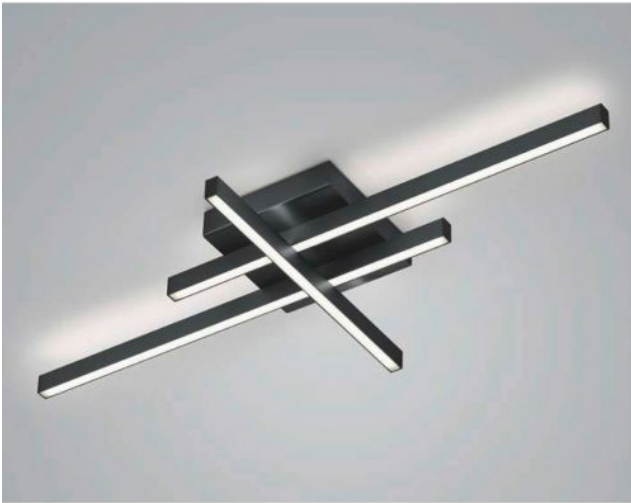

### Oberfläche

- nikkel
- zwart

## Technical details

<b>Land van herkomst</b>	 Duitsland
<b>Fabrikant</b>	Knapstein
<b>Ontwerper</b>	Knapstein
<b>jaar</b>	2022
<b>Beschermingsklasse / IP-bescherming</b>	IP20
<b>Leveringsomvang</b>	LED
<b>voltage geschiktheid</b>	230 - 240 Volt
<b>materiaal</b>	metaal
<b>dimmen</b>	dimbaar met fase- en fase-afsnijding en fase-regelingsdimmer
<b>Wattage</b>	51 W
<b>LED</b>	inclusief
<b>Kleurweergave-index</b>	>90
<b>Lichtstroom in lm</b>	5.812
<b>Kleurtemperatuur in Kelvin</b>	2.700 extra warm wit
<b>bulb vervangen:</b>	bij de fabrikant / fabriek
<b>Dimensions</b>	H 7 cm   B 42 cm   L 90 cm

## Omschrijving

The Knapstein FELI ceiling light consists of two horizontal rods and one vertically arranged rod. The ceiling lamp emits its light both upwards and downwards. The light emitted upwards also creates a uniform lighting effect on the ceiling. The FELI has a total length of 90 cm and a width of 42 cm. Knapstein offers the ceiling light in the surfaces matt nickel and black. The lamp is operated with a powerful, dimmable LED. The LED has a colour temperature of 2,700 Kelvin extra warm white.