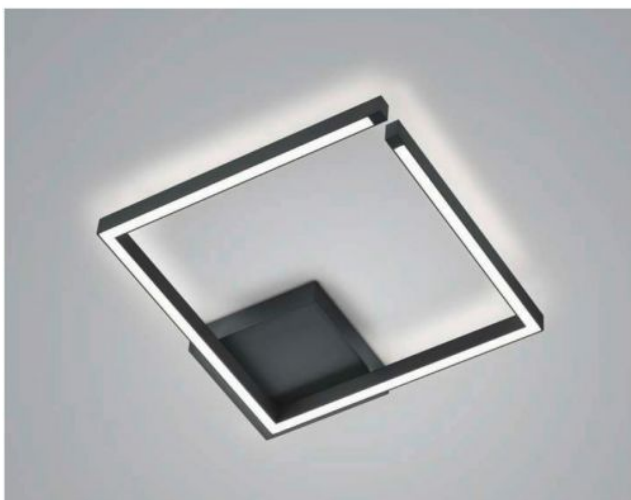

Knapstein

YOKO-Q

Oberfläche

- nikkel
- zwart

Technical details

| | |
|--|---|
| Land van herkomst |  Duitsland |
| Fabrikant | Knapstein |
| Ontwerper | Knapstein |
| jaar | 2022 |
| Beschermingsklasse / IP-bescherming | IP20 |
| Leveringsomvang | LED |
| voltage geschiktheid | 230 - 240 Volt |
| materiaal | metaal |
| dimmen | dimbaar met fase- en fase-afsnijding en fase-regelingsdimmer |
| Wattage | 46 W |
| LED | inclusief |
| Kleurweergave-index | >90 |
| Lichtstroom in lm | 5.321 |
| Kleurtemperatuur in Kelvin | 2.700 extra warm wit |
| bulb vervangen: | bij de fabrikant / fabriek |
| Dimensions | H 7 cm B 40 cm L 40 cm |

Omschrijving

The Knapstein YOKO-Q is a ceiling light with a square basic shape. The lamp has a length and a width of approx. 40 cm each. The light is emitted from the ceiling lamp upwards and downwards at the same time. This also creates a light effect on the ceiling. The YOKO-Q is available in the surfaces matt nickel and black. The ceiling light is operated with a powerful, dimmable LED. The integrated LED has a colour temperature of 2,700 Kelvin extra warm white.