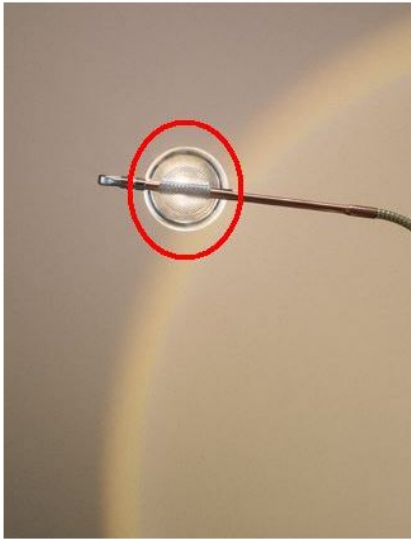

## EC Lens 32 mm

### Technical details

<b>Land van herkomst</b>	 Italië
<b>Fabrikant</b>	Catellani & Smith
<b>materiaal</b>	aluminium, metaal
<b>Diameter in cm</b>	32
<b>voltage geschiktheid</b>	230 - 240 Volt
<b>Dimensions</b>	Ø 32 cm

### Omschrijving

This replacement lens with a diameter of 32 mm is an original spare part suitable for the Wa Wa and Jackie O lamps by Catellani & Smith. Delivery includes mounting bracket and glare shield.