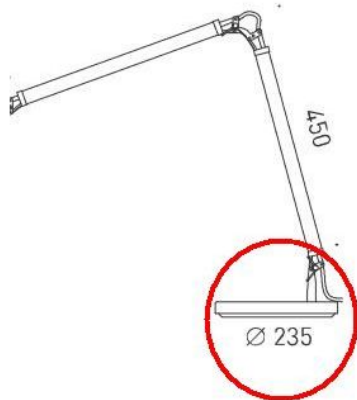

Serien Lighting

Job Replacement table base

Technical details

Land van herkomst	 Duitsland
Fabrikant	Serien Lighting
materiaal	metaal
Diameter in cm	24
Dimensions	Ø 24 cm

Omschrijving

This replacement table base is an original spare part from the manufacturer Serien Lighting to match the Job table lamp.