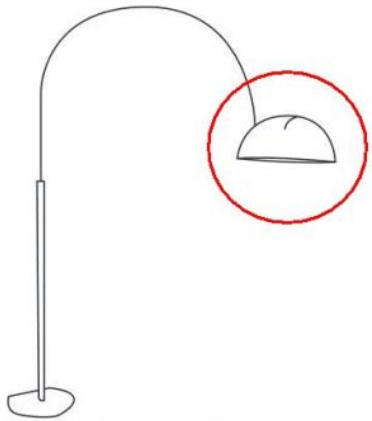

3320/R

Oluce

Coupe 3320/R Replacement Reflector

Farbe

- wit
- zwart

Version

- met elektra
- Zonder elektra

Technical details

Land van herkomst	Italië
Fabrikant	Oluce
materiaal	aluminium
Beschermingsklasse / IP-bescherming	IP20
voltage geschiktheid	110 - 240 Volt

Omschrijving

The replacement reflector is available complete with all electrical parts or as a simple reflector in black or white. The Oluce original spare part is suitable for the Coupe 3320/R floor lamp.