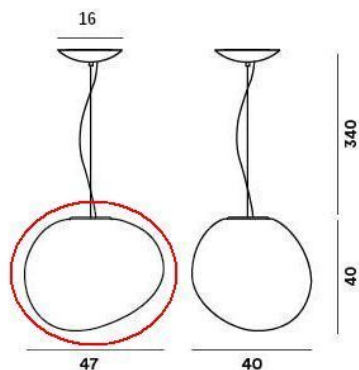

## Gregg Sospensione Grande Replacement Glass E-27

### Technical details

<b>Land van herkomst</b>	 Italië
<b>Fabrikant</b>	Foscarini
<b>materiaal</b>	glas
<b>kleur</b>	wit
<b>Dimensions</b>	H 40 cm   B 40 cm   L 47 cm

### Omschrijving

This Foscarini Gregg replacement glass from the year of manufacture 2018 is an original replacement glass in white satin suitable for the version with E-27 socket of the Foscarini Gregg Sospensione Grande pendant light.